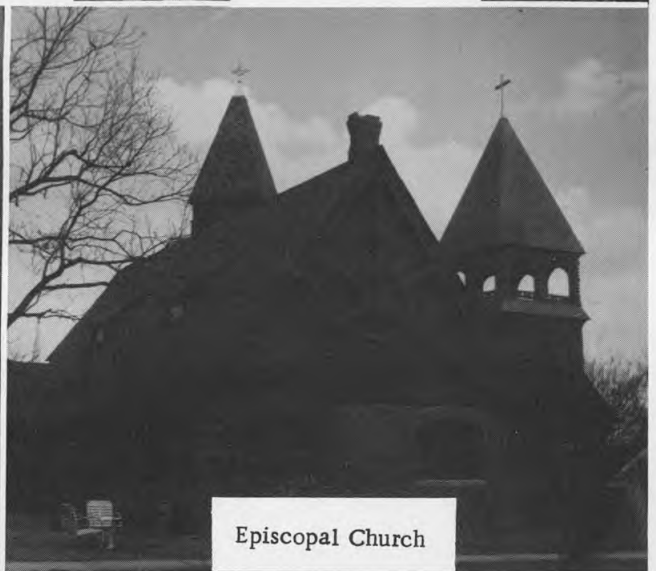

Methodist Church

Episcopal Church